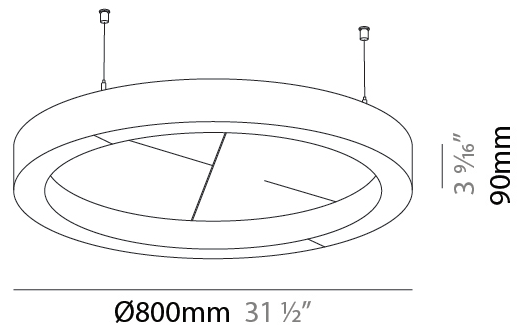

GENERAL

Series: Glorious Slim Acoustic
Brand: Prolicht
Division: Architectural
Mounting Type: Suspension
Mounting Location: Ceiling
Subcategory: Acoustic

PHYSICAL

Shape: Round
Length (mm): 800
Length (in): 31 1/2
Width (mm): 90
Width (in): 3 9/16
Light Distribution: Direct / Indirect
Weight (kg): 9.026
Weight (lbs): 19.90
Diffuser: PMMA - Opal / Micro-Prism
Fixture Finish: SSR / BKV / CWI / CRY / HAB / UFT / ITA / RUA / FTG / MYG / LOD / PUS / FRO / FUP / KIA / POP / BLS / SPG / MEY / GOH / GUM / CHC / COM / ABZ / JAG / OBR / MOS / ROR
Accent Finish: ANC / ASH / BNA / BTC / BZE / CEL / EGG / EVG / FOG / FOS / FST / FUA / IRI / IRO / KHA / LIC / LIM / MER / MSN / MUS / ONX / PEA / PLU / POL / PPY / RAY / ROY / RST / STE / SWD / TAN / TAU

Fixture Material: Aluminum
Cable Details: 2 000mm / 78 3/4" or 6 000mm / 236 1/4" Transparent Cable

ELECTRICAL

Lamp Type: LED (Zhaga Standard)
Input Wattage (W): 77
Total Output Wattage (W): 70
Dimming: Non-Dimmable
Driver Included: Yes
Driver Location: Integrated
Driver Type: Constant Current - Universal
Driver Class: Class 2
Input Voltage (V): 120 - 277

LED

Color Temperature (°K): 2700 / 3000 / 3500 / 4000
Max. Delivered Lumen (lm): Max 9579
Nominal Lumen (lm): Max 12223
CRI: >90 CRI
Lamp Life (hrs): 50000

OPTICAL

RATINGS AND CERTIFICATIONS

Certified By: CSA Certified to UL and CSA Standards
IP rating: IP20